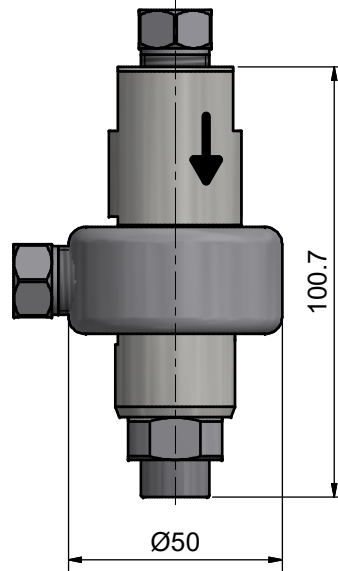

# Hochdruckfilter / Highpressure filter

 4150 bar / 60,000 psi

931400  
1/4 tube

935000  
1/4" tube

931300  
1/4" tube

939100  
9/16" tube

 6200 bar / 90,000 psi

935000-P  
1/4" tube