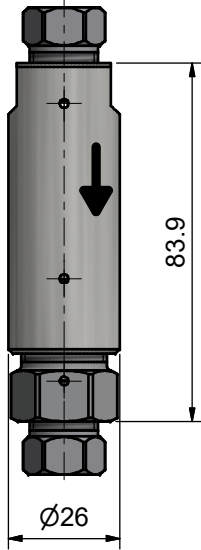

# Hochdruckfilter / Highpressure filter

 4150 bar / 60,000 psi

931400  
1/4 tube

935000  
1/4" tube

931300  
1/4" tube

939100  
9/16" tube

 6200 bar / 90,000 psi

935000-P  
1/4" tube