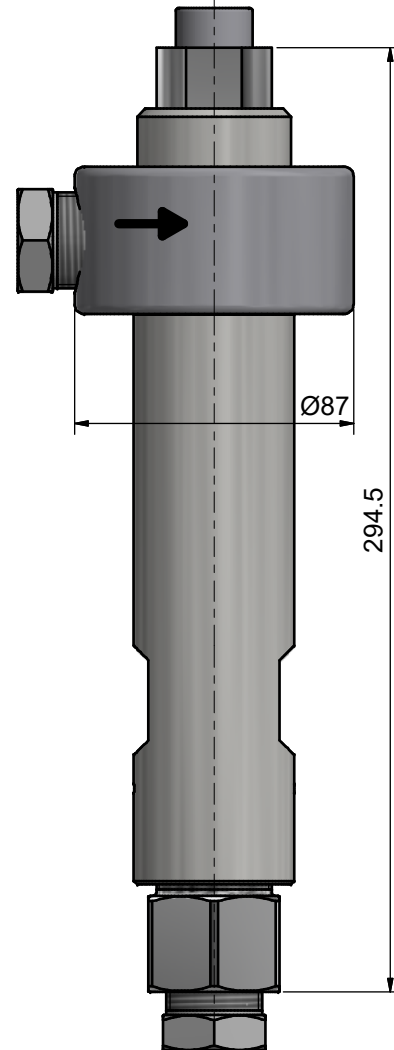

# Hochdruckfilter / Highpressure filter

 4150 bar / 60,000 psi

931400  
1/4 tube

935000  
1/4" tube

931300  
1/4" tube

939100  
9/16" tube

 6200 bar / 90,000 psi

935000-P  
1/4" tube