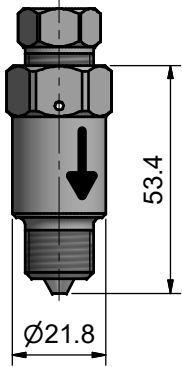

# Hochdruckfilter / Highpressure filter

 4150 bar / 60,000 psi

931400  
1/4 tube

935000  
1/4" tube

931300  
1/4" tube

939100  
9/16" tube

 6200 bar / 90,000 psi

935000-P  
1/4" tube